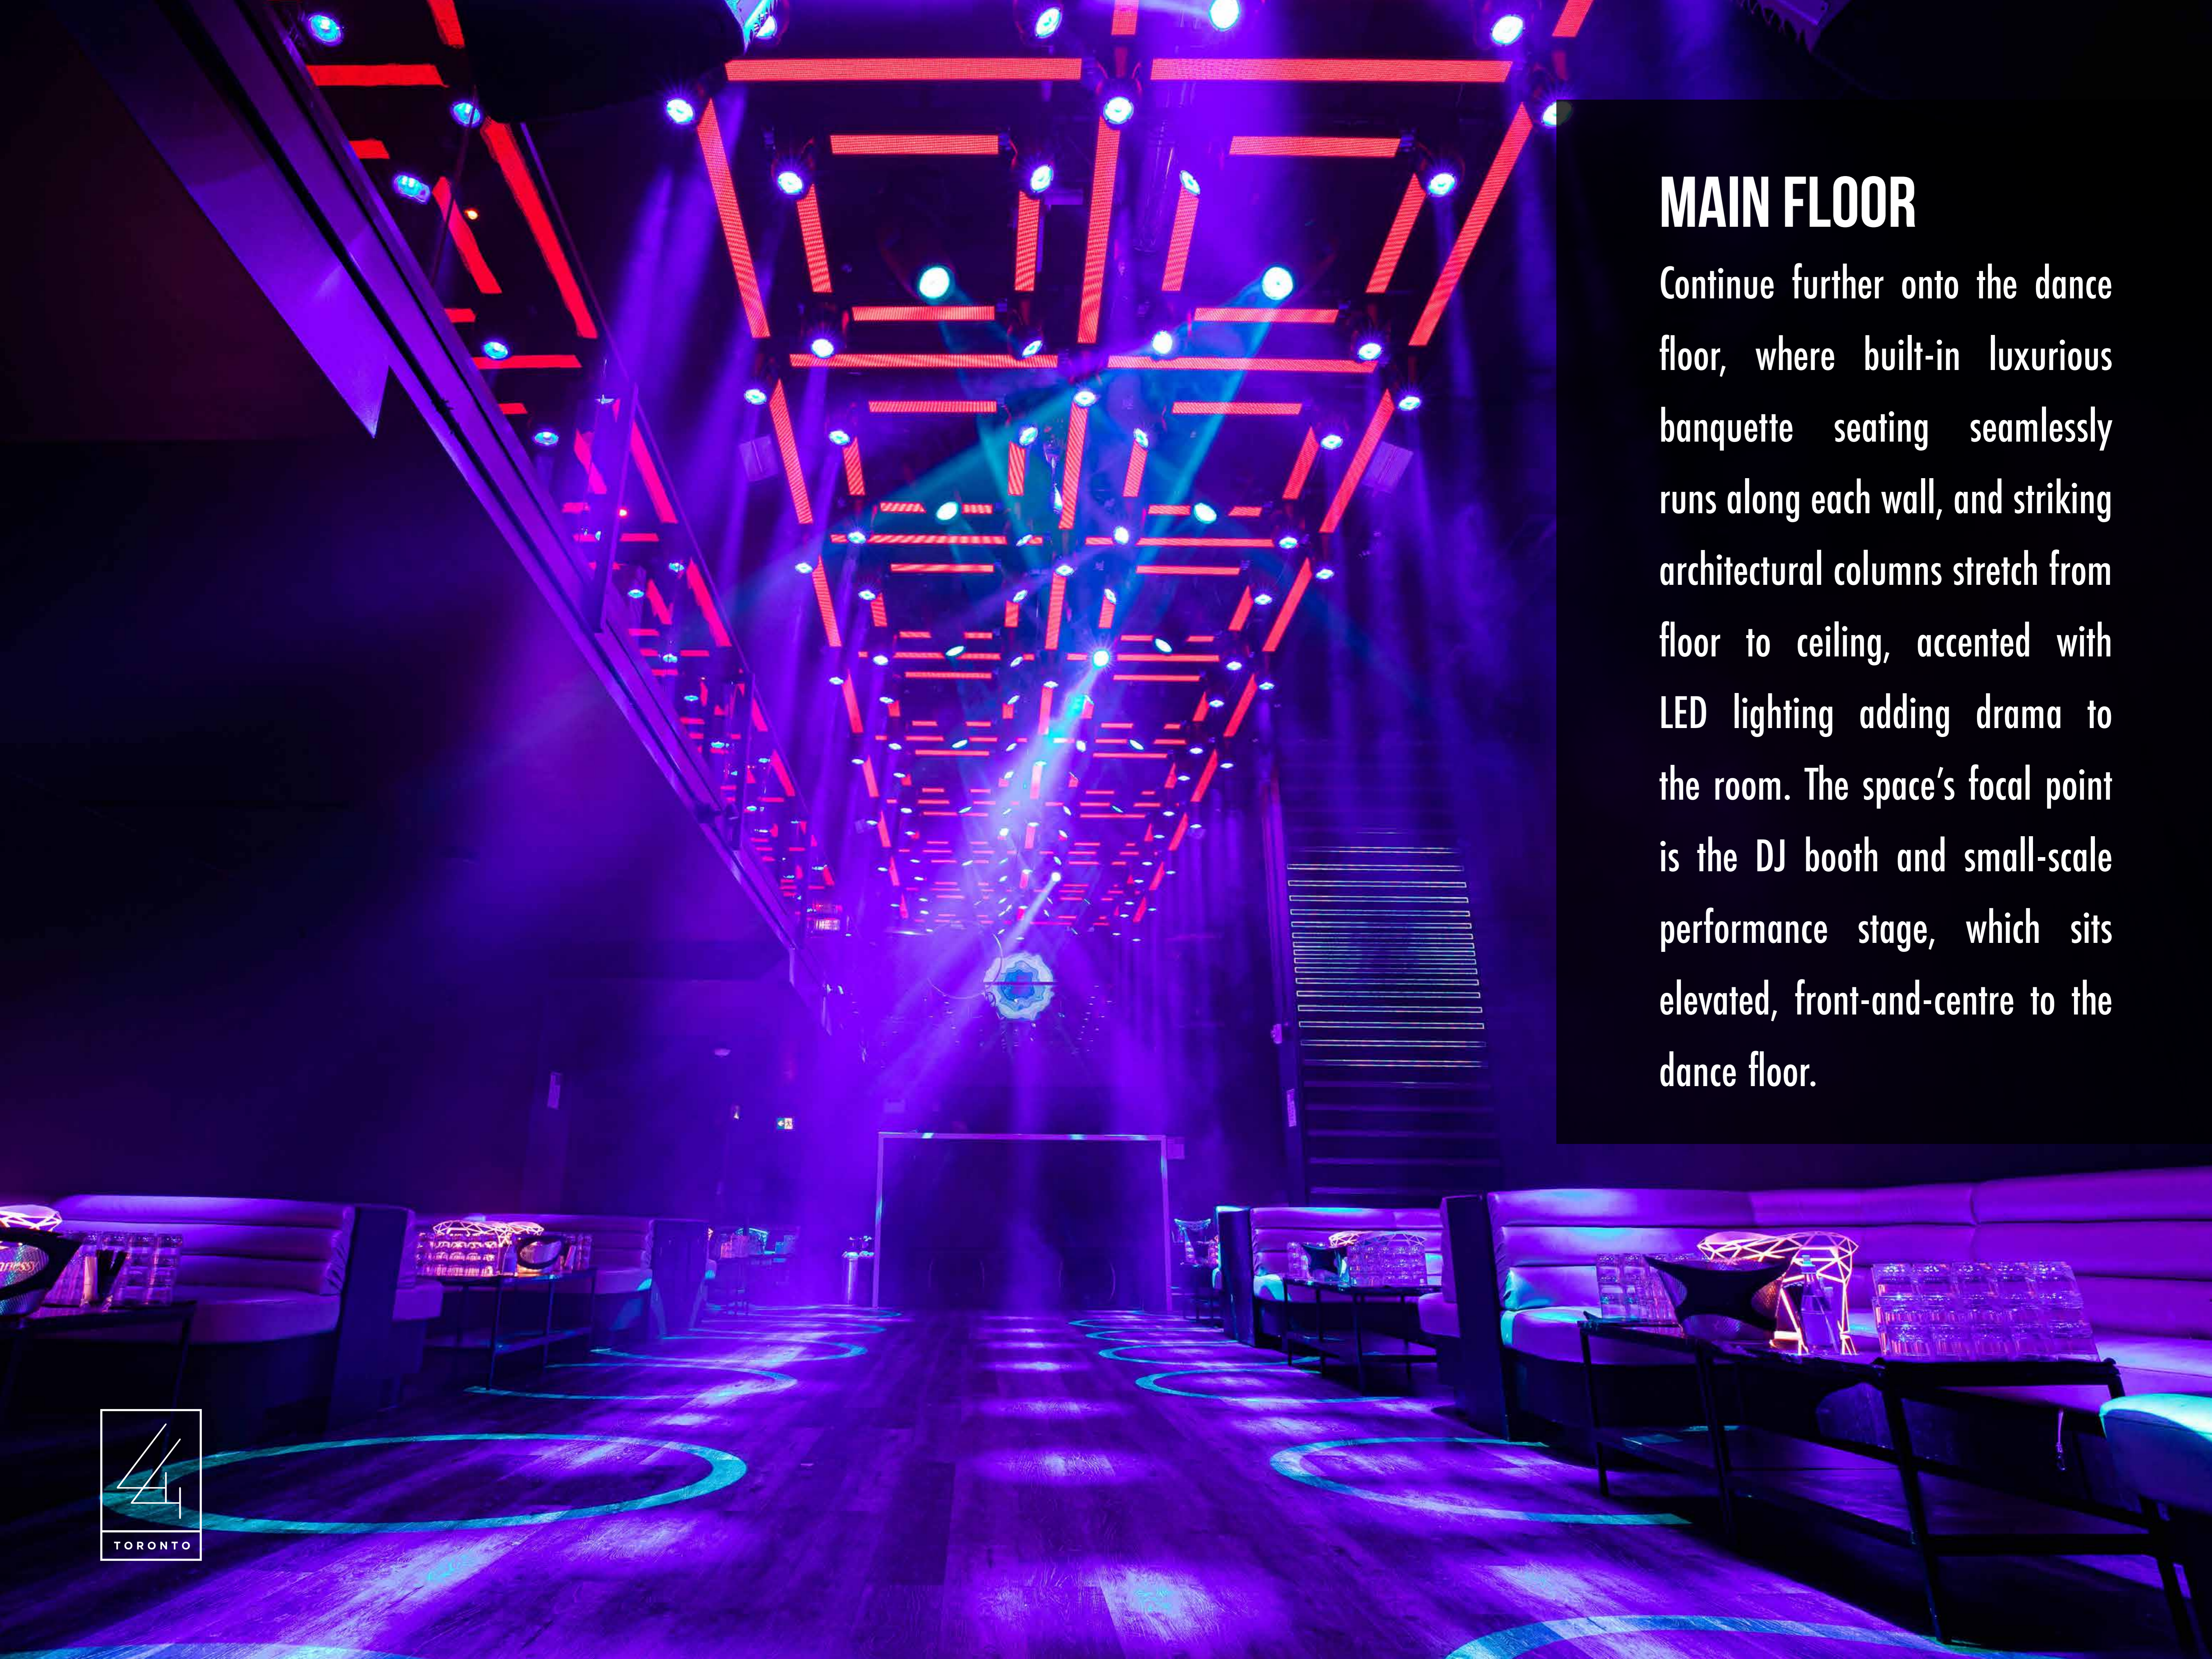

## WELCOME TO 44 TORONTO

As one enters the venue, the stage is set for a **dramatic** reveal of its main space from an elevated reception area. Journey down a grand staircase to the main floor flanked by two impressive marble bars, each designed with multiple large backlit mirrors, creating a moody atmosphere.

## MAIN FLOOR

Continue further onto the dance floor, where built-in luxurious banquette seating seamlessly runs along each wall, and striking architectural columns stretch from floor to ceiling, accented with LED lighting adding drama to the room. The space's focal point is the DJ booth and small-scale performance stage, which sits elevated, front-and-centre to the dance floor.