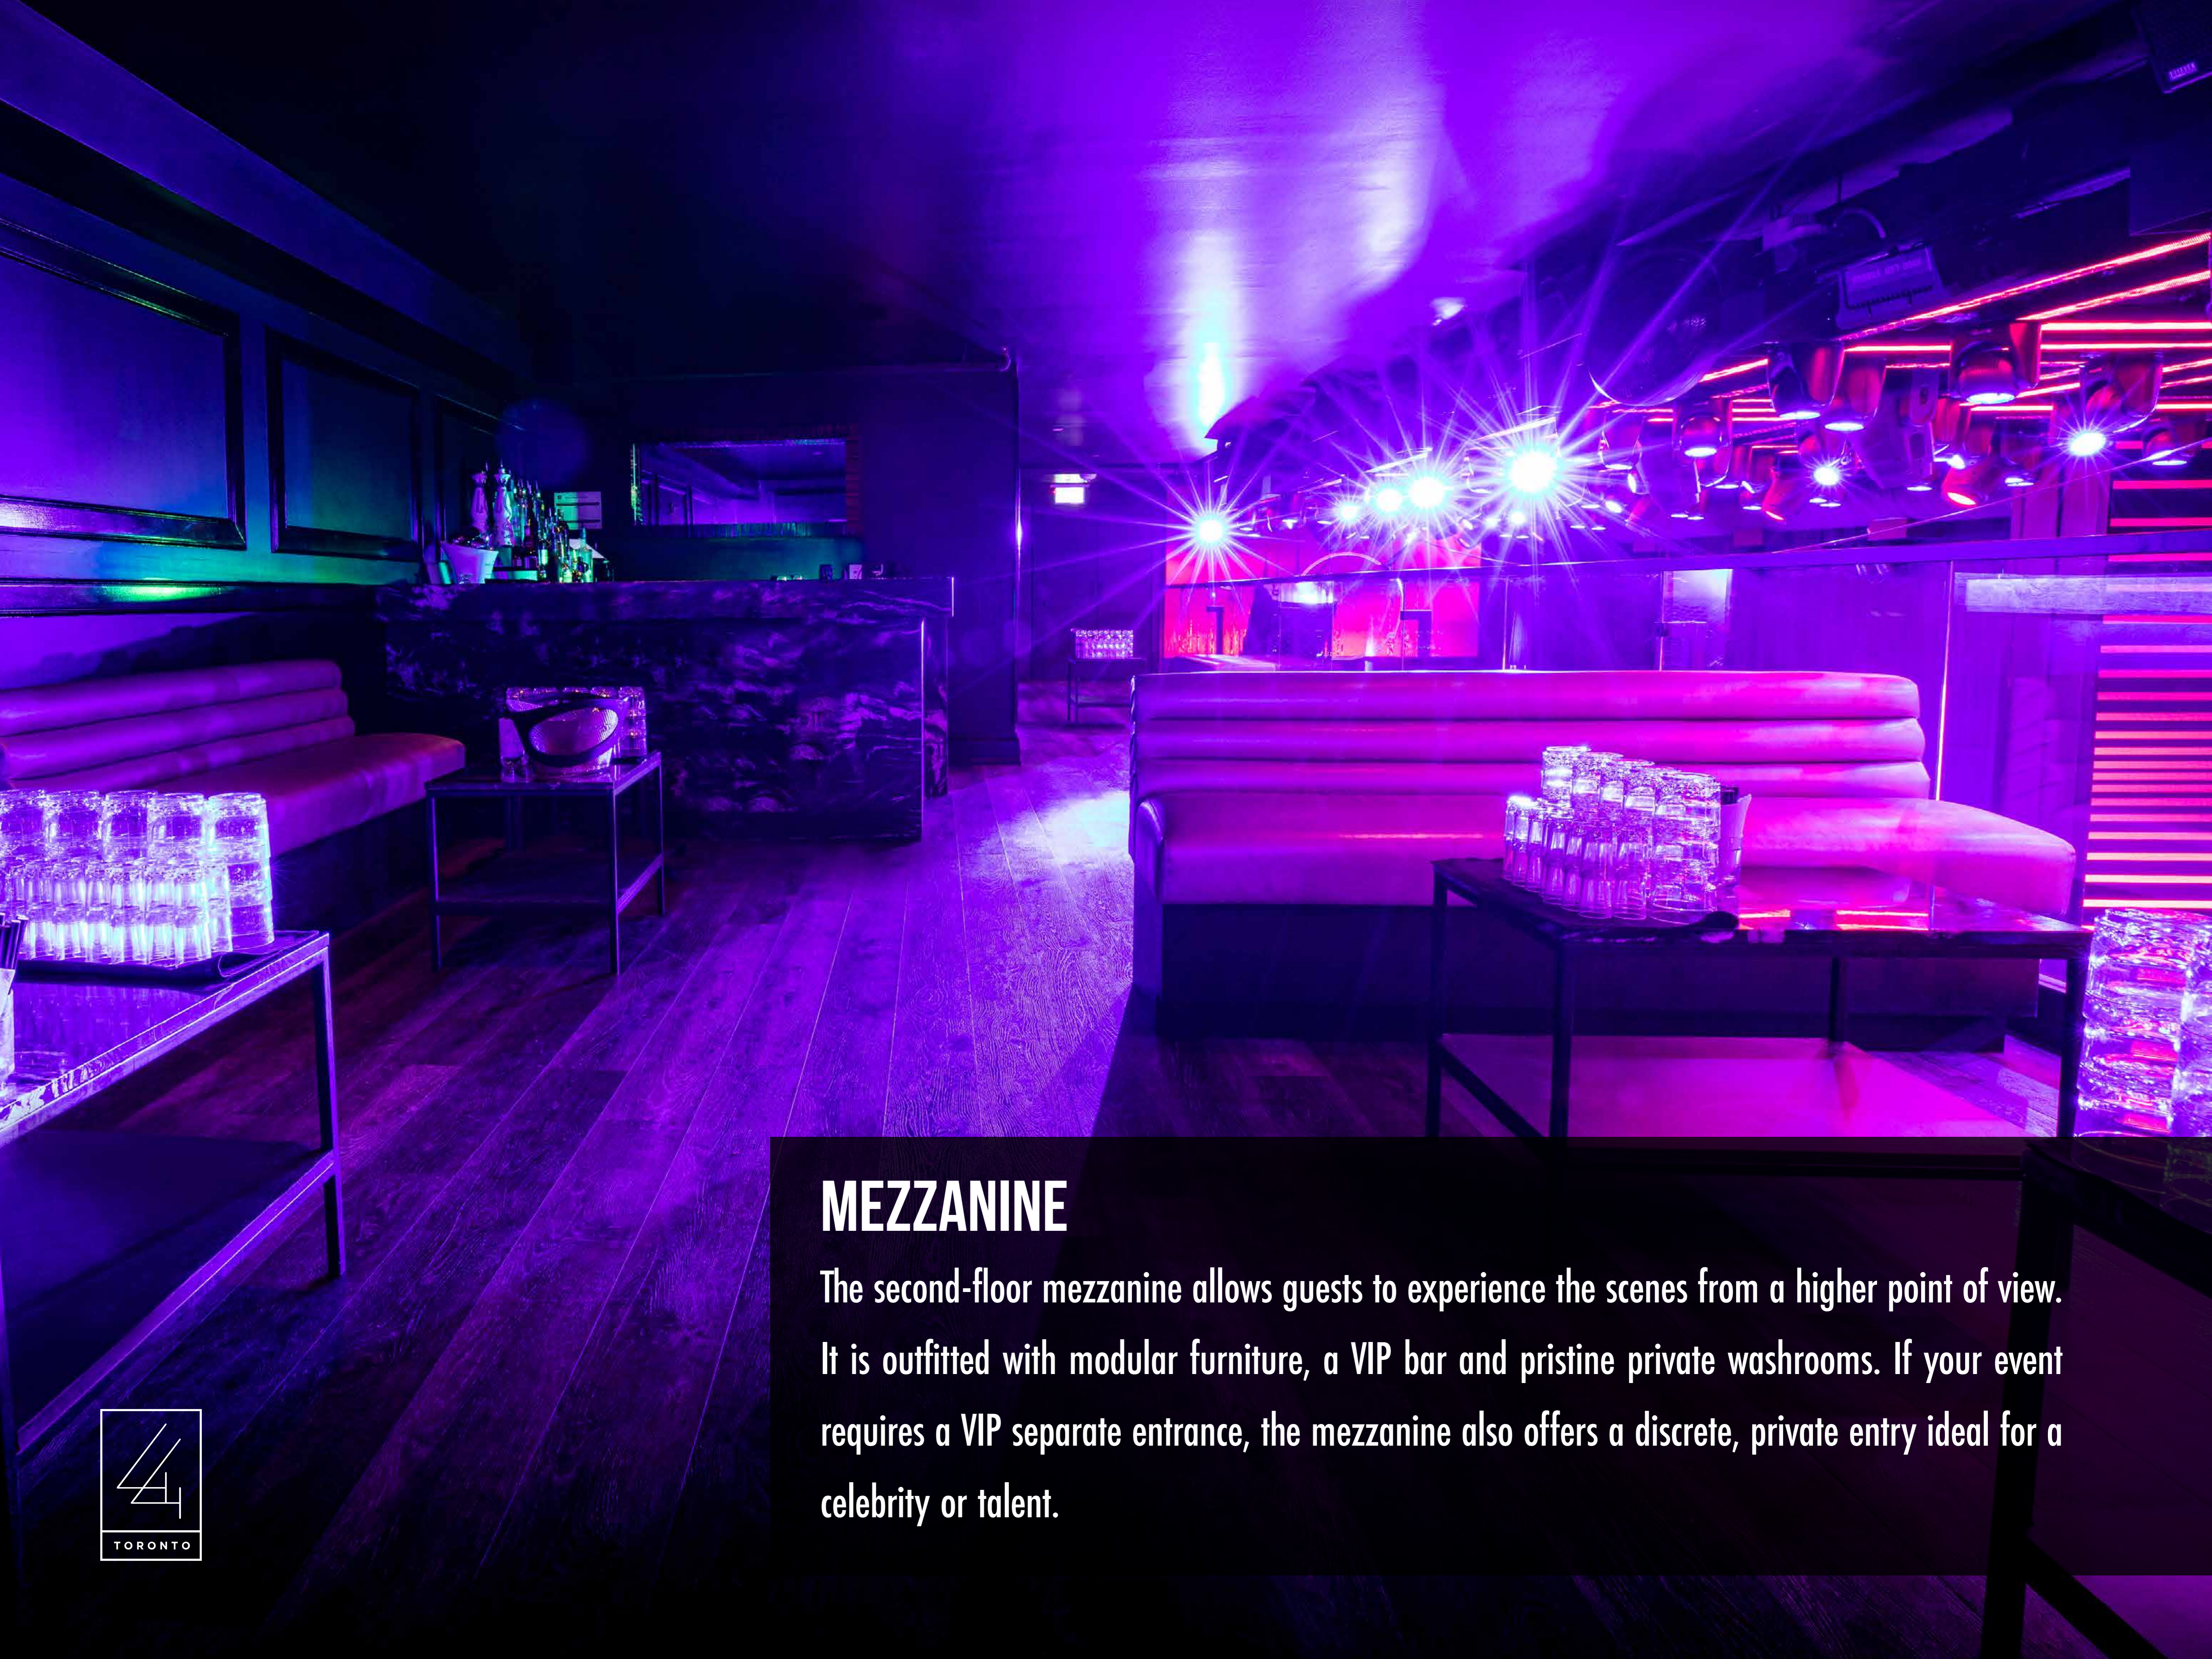

## MAIN FLOOR

Continue further onto the dance floor, where built-in luxurious banquette seating seamlessly runs along each wall, and striking architectural columns stretch from floor to ceiling, accented with LED lighting adding drama to the room. The space's focal point is the DJ booth and small-scale performance stage, which sits elevated, front-and-centre to the dance floor.