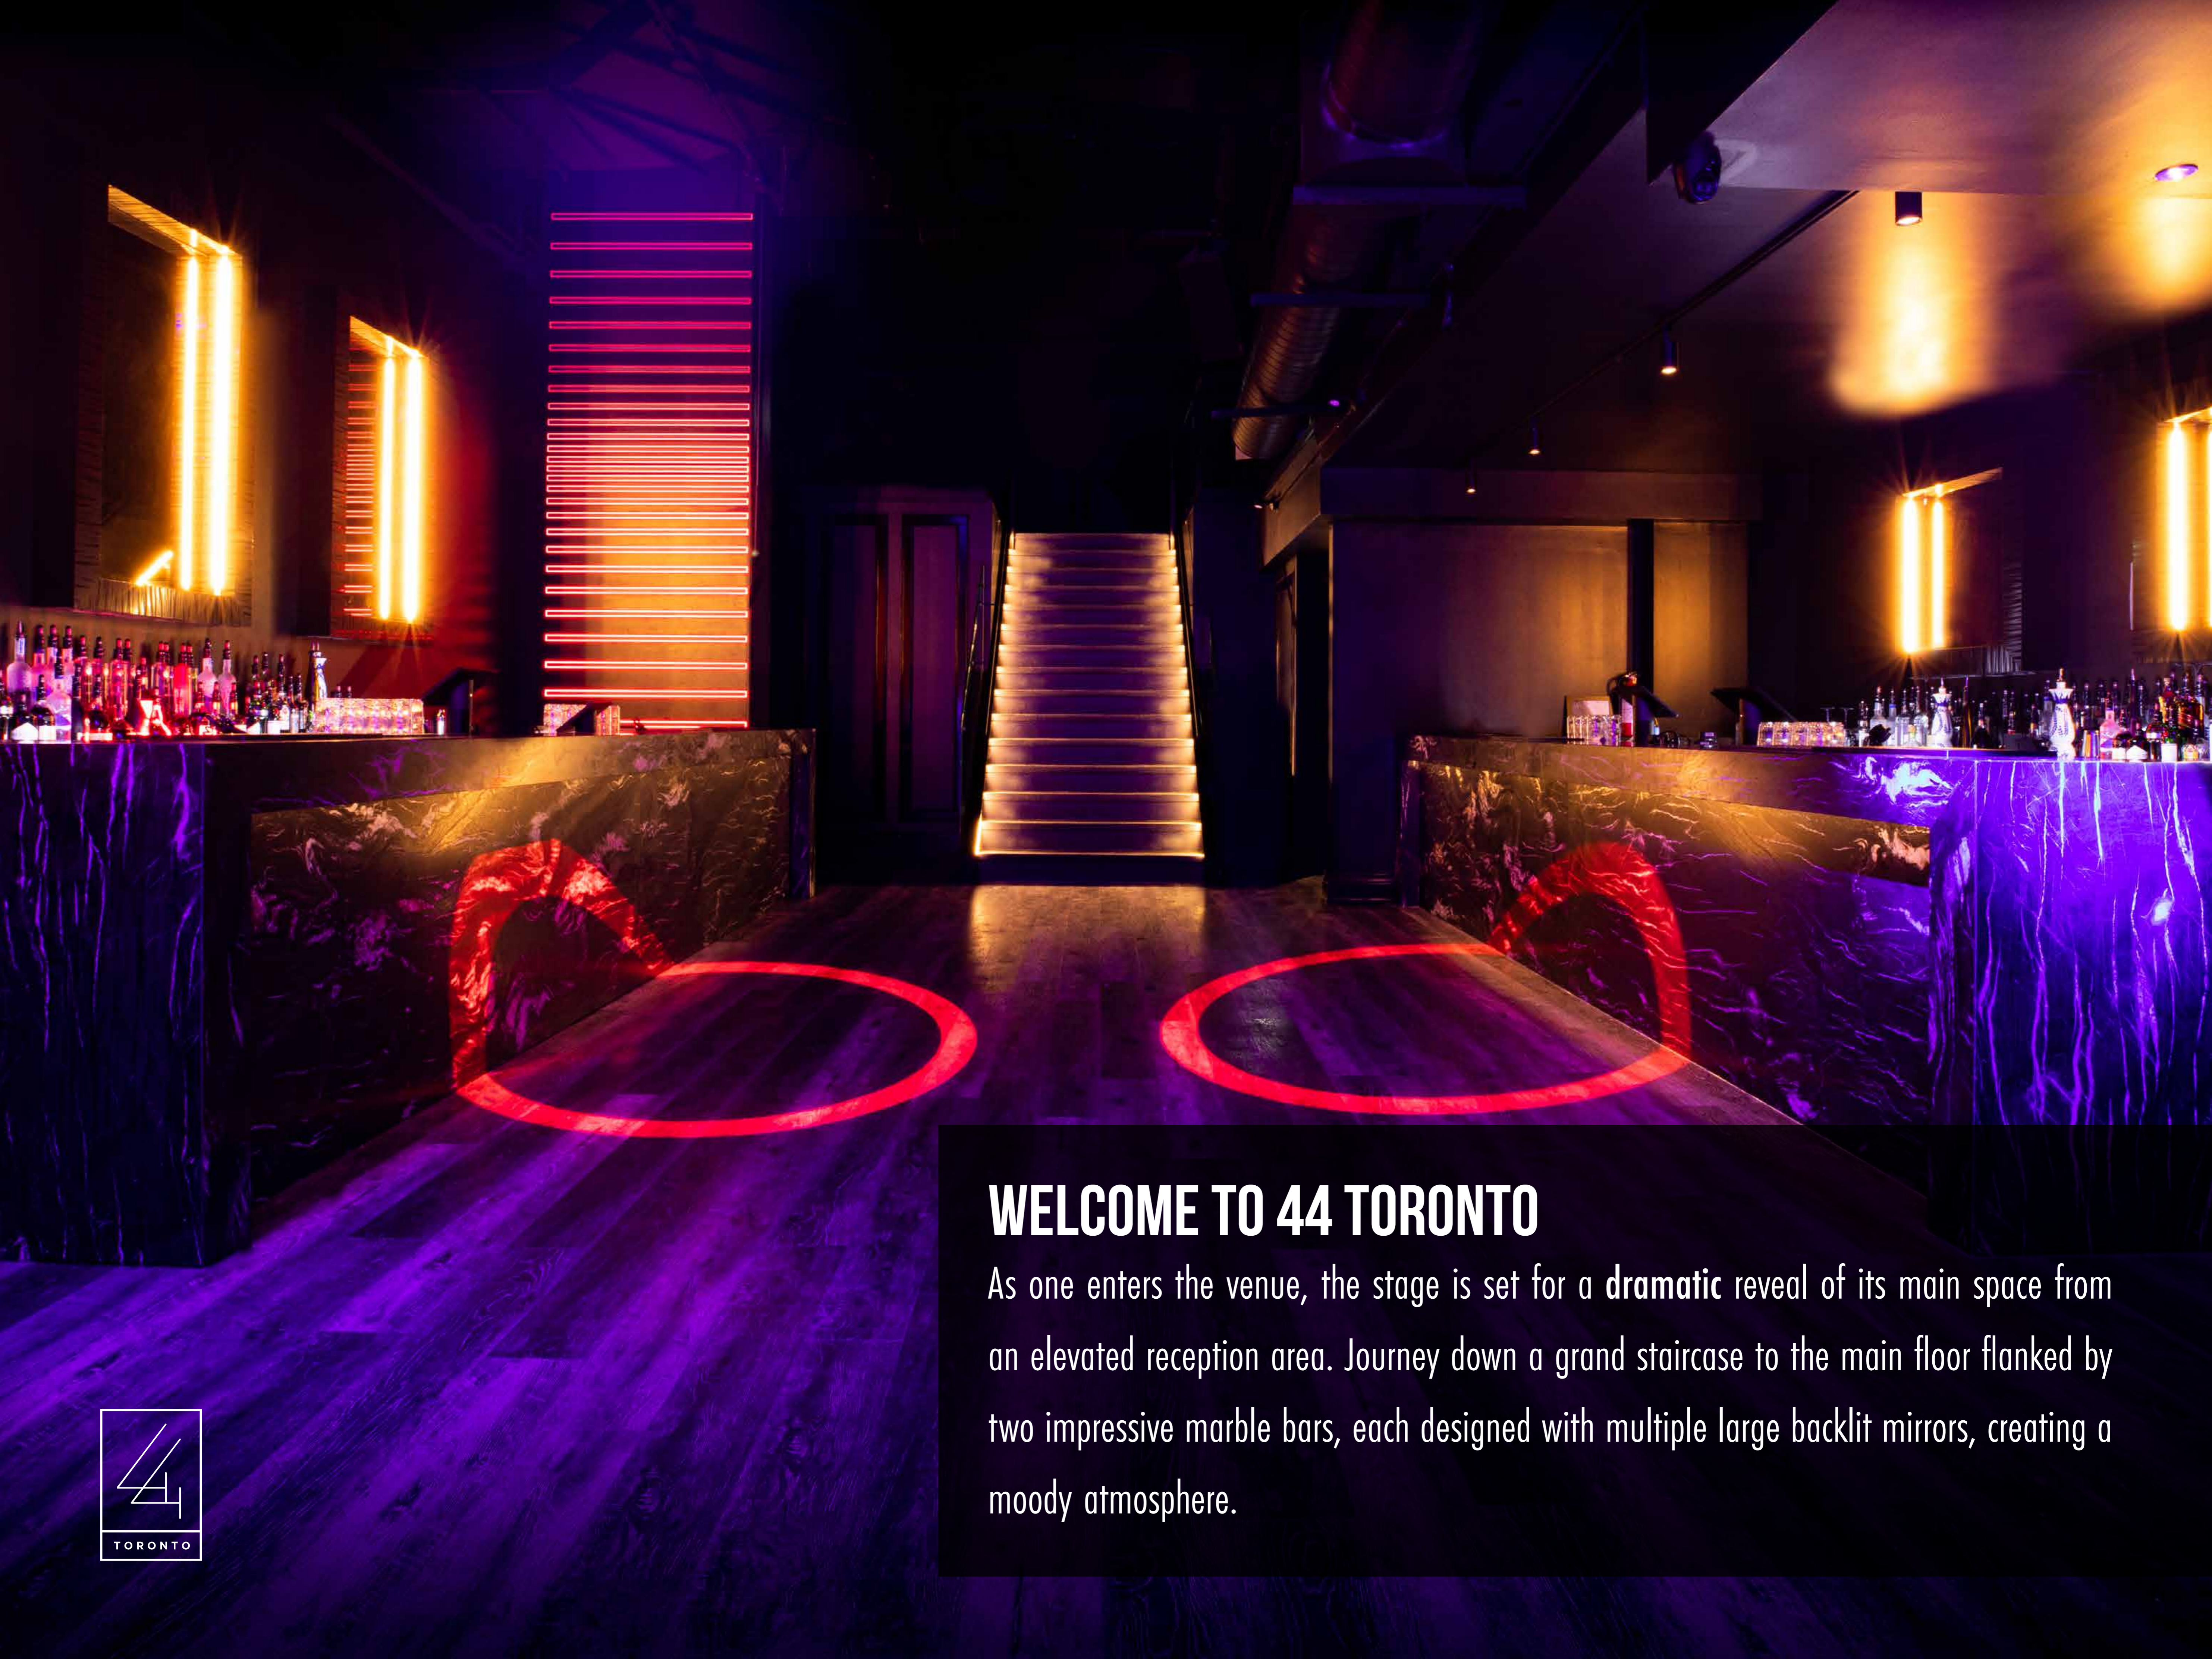

## WELCOME TO 44 TORONTO

As one enters the venue, the stage is set for a **dramatic** reveal of its main space from an elevated reception area. Journey down a grand staircase to the main floor flanked by two impressive marble bars, each designed with multiple large backlit mirrors, creating a moody atmosphere.