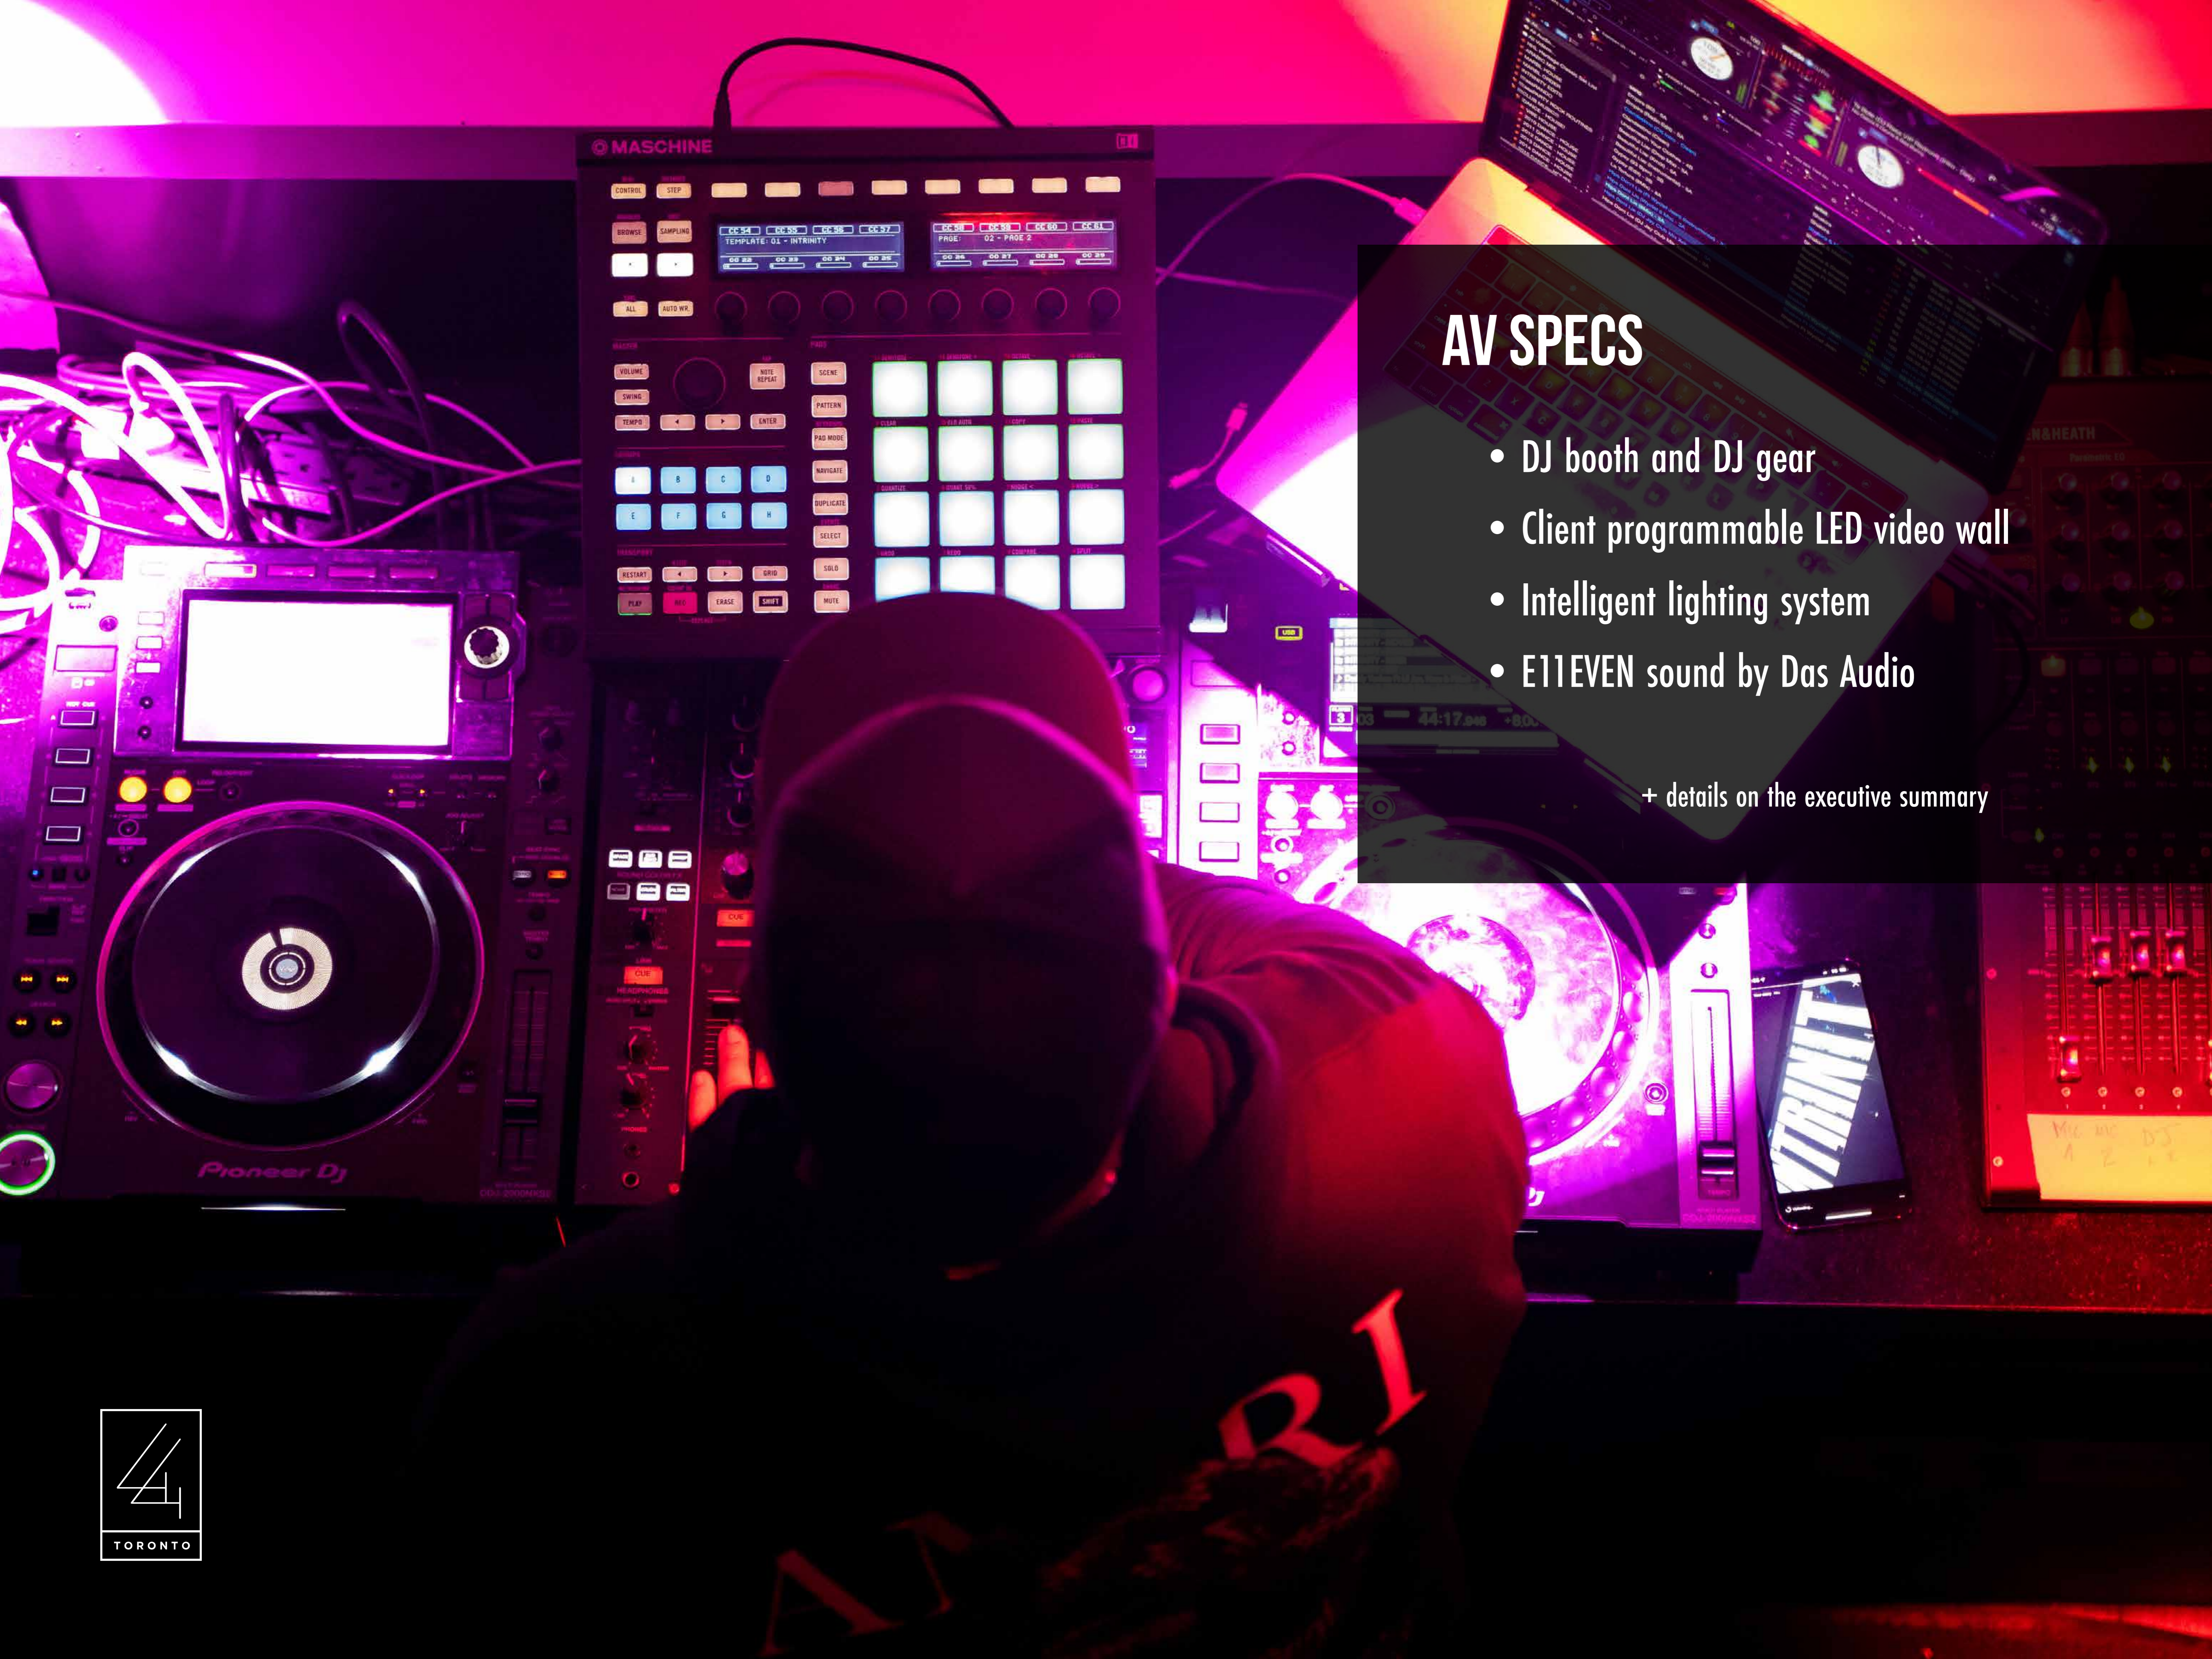

AV SPECS

- DJ booth and DJ gear
- Client programmable LED video wall
- Intelligent lighting system
- E11EVEN sound by Das Audio

+ details on the executive summary