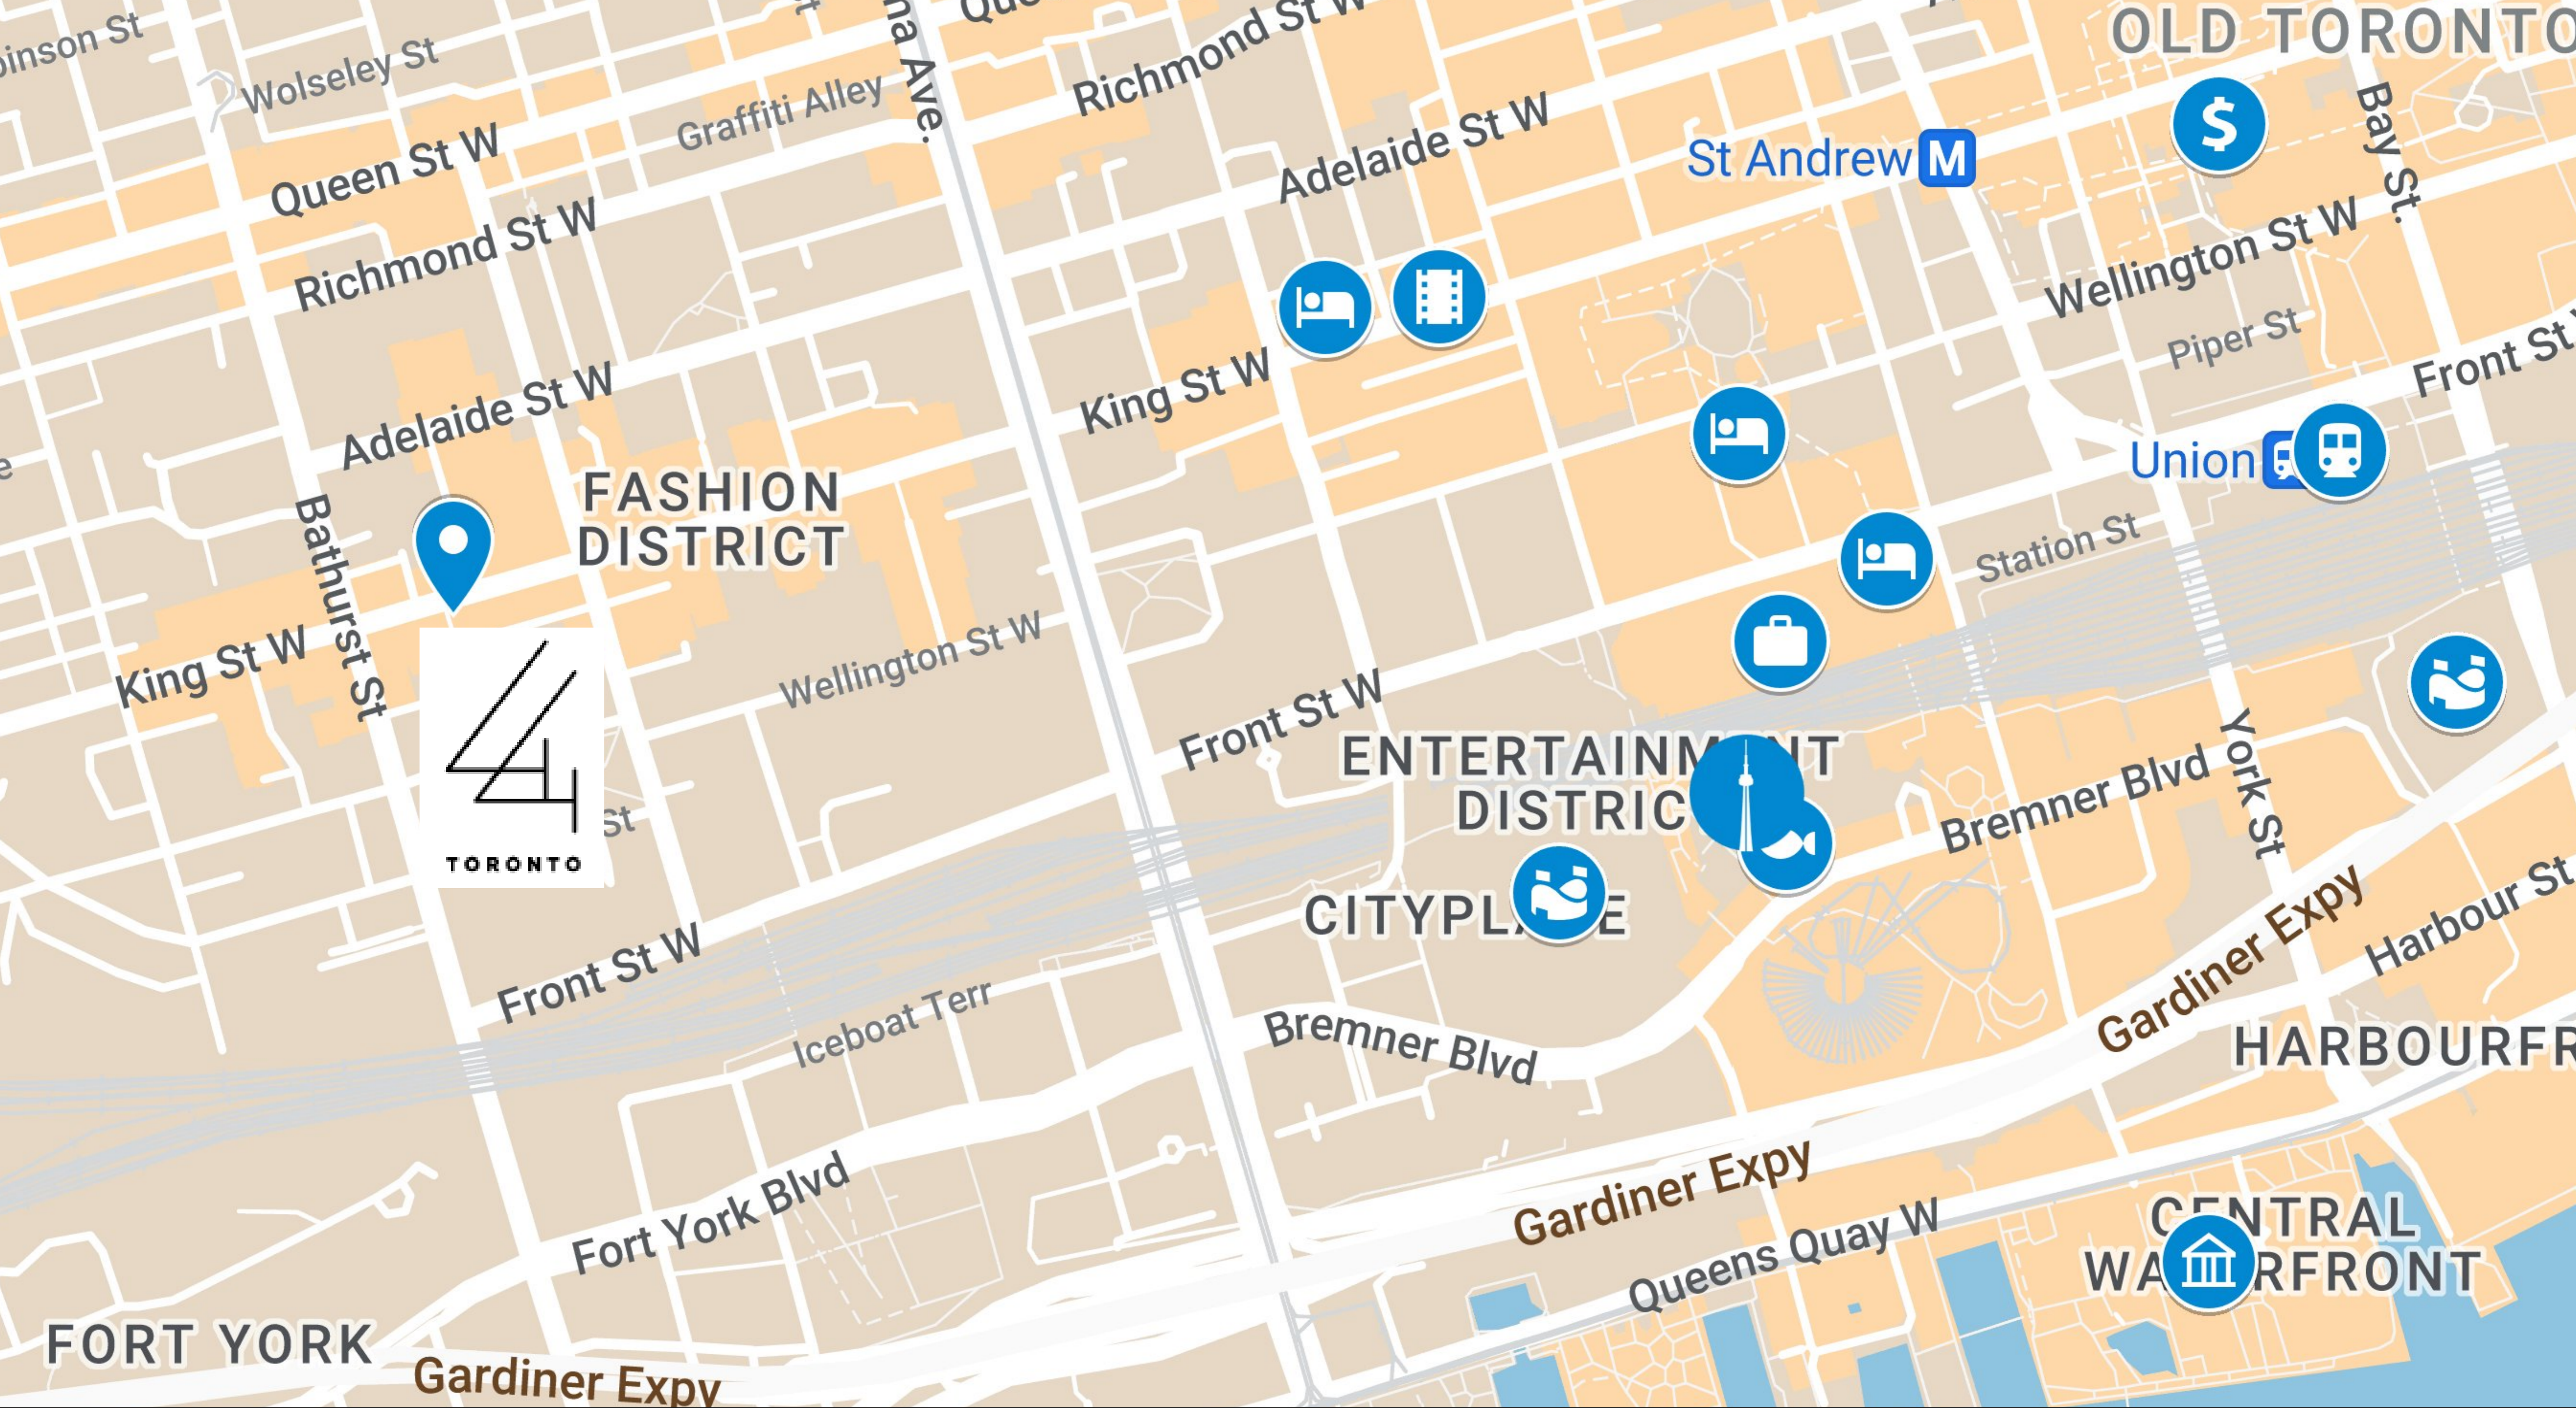

## LOCATION

Located in the heart of King West's entertainment district and only moments away from Toronto attractions. Easily accessible from King West, Queen West, Bathurst and Spadina bus and streetcar service.