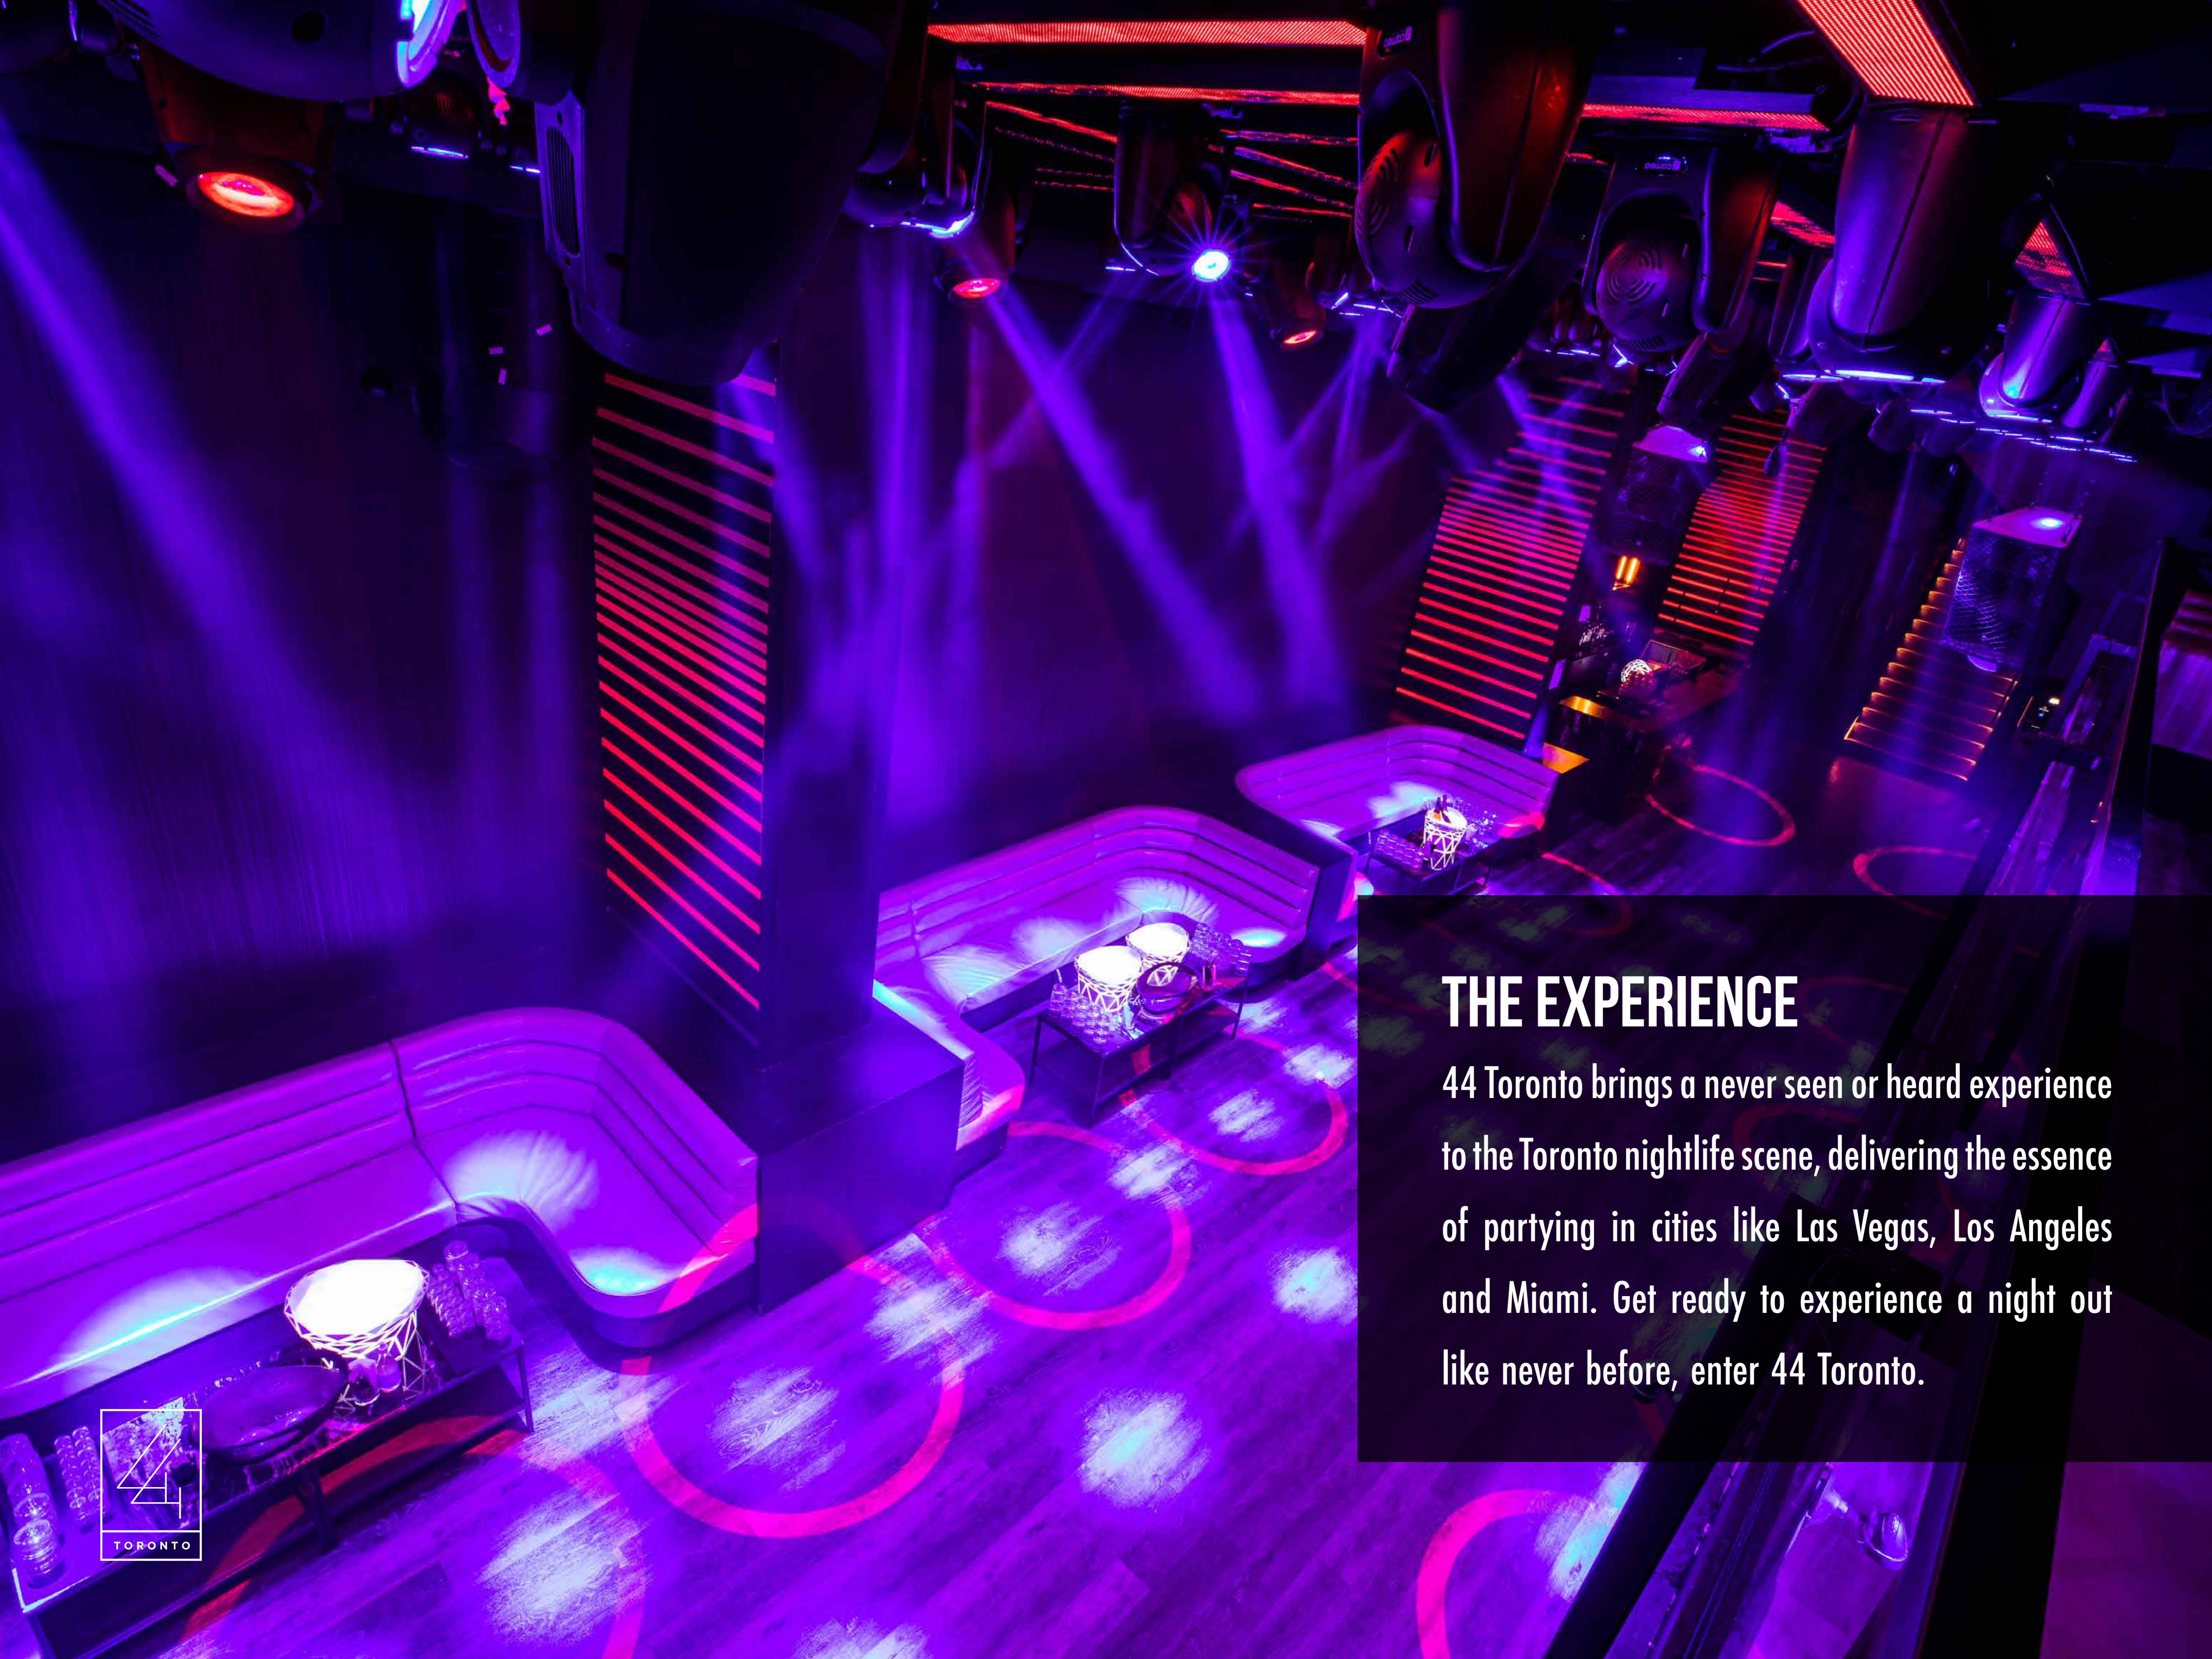

## WELCOME TO 44 TORONTO

As one enters the venue, the stage is set for a **dramatic** reveal of its main space from an elevated reception area. Journey down a grand staircase to the main floor flanked by two impressive marble bars, each designed with multiple large backlit mirrors, creating a moody atmosphere.